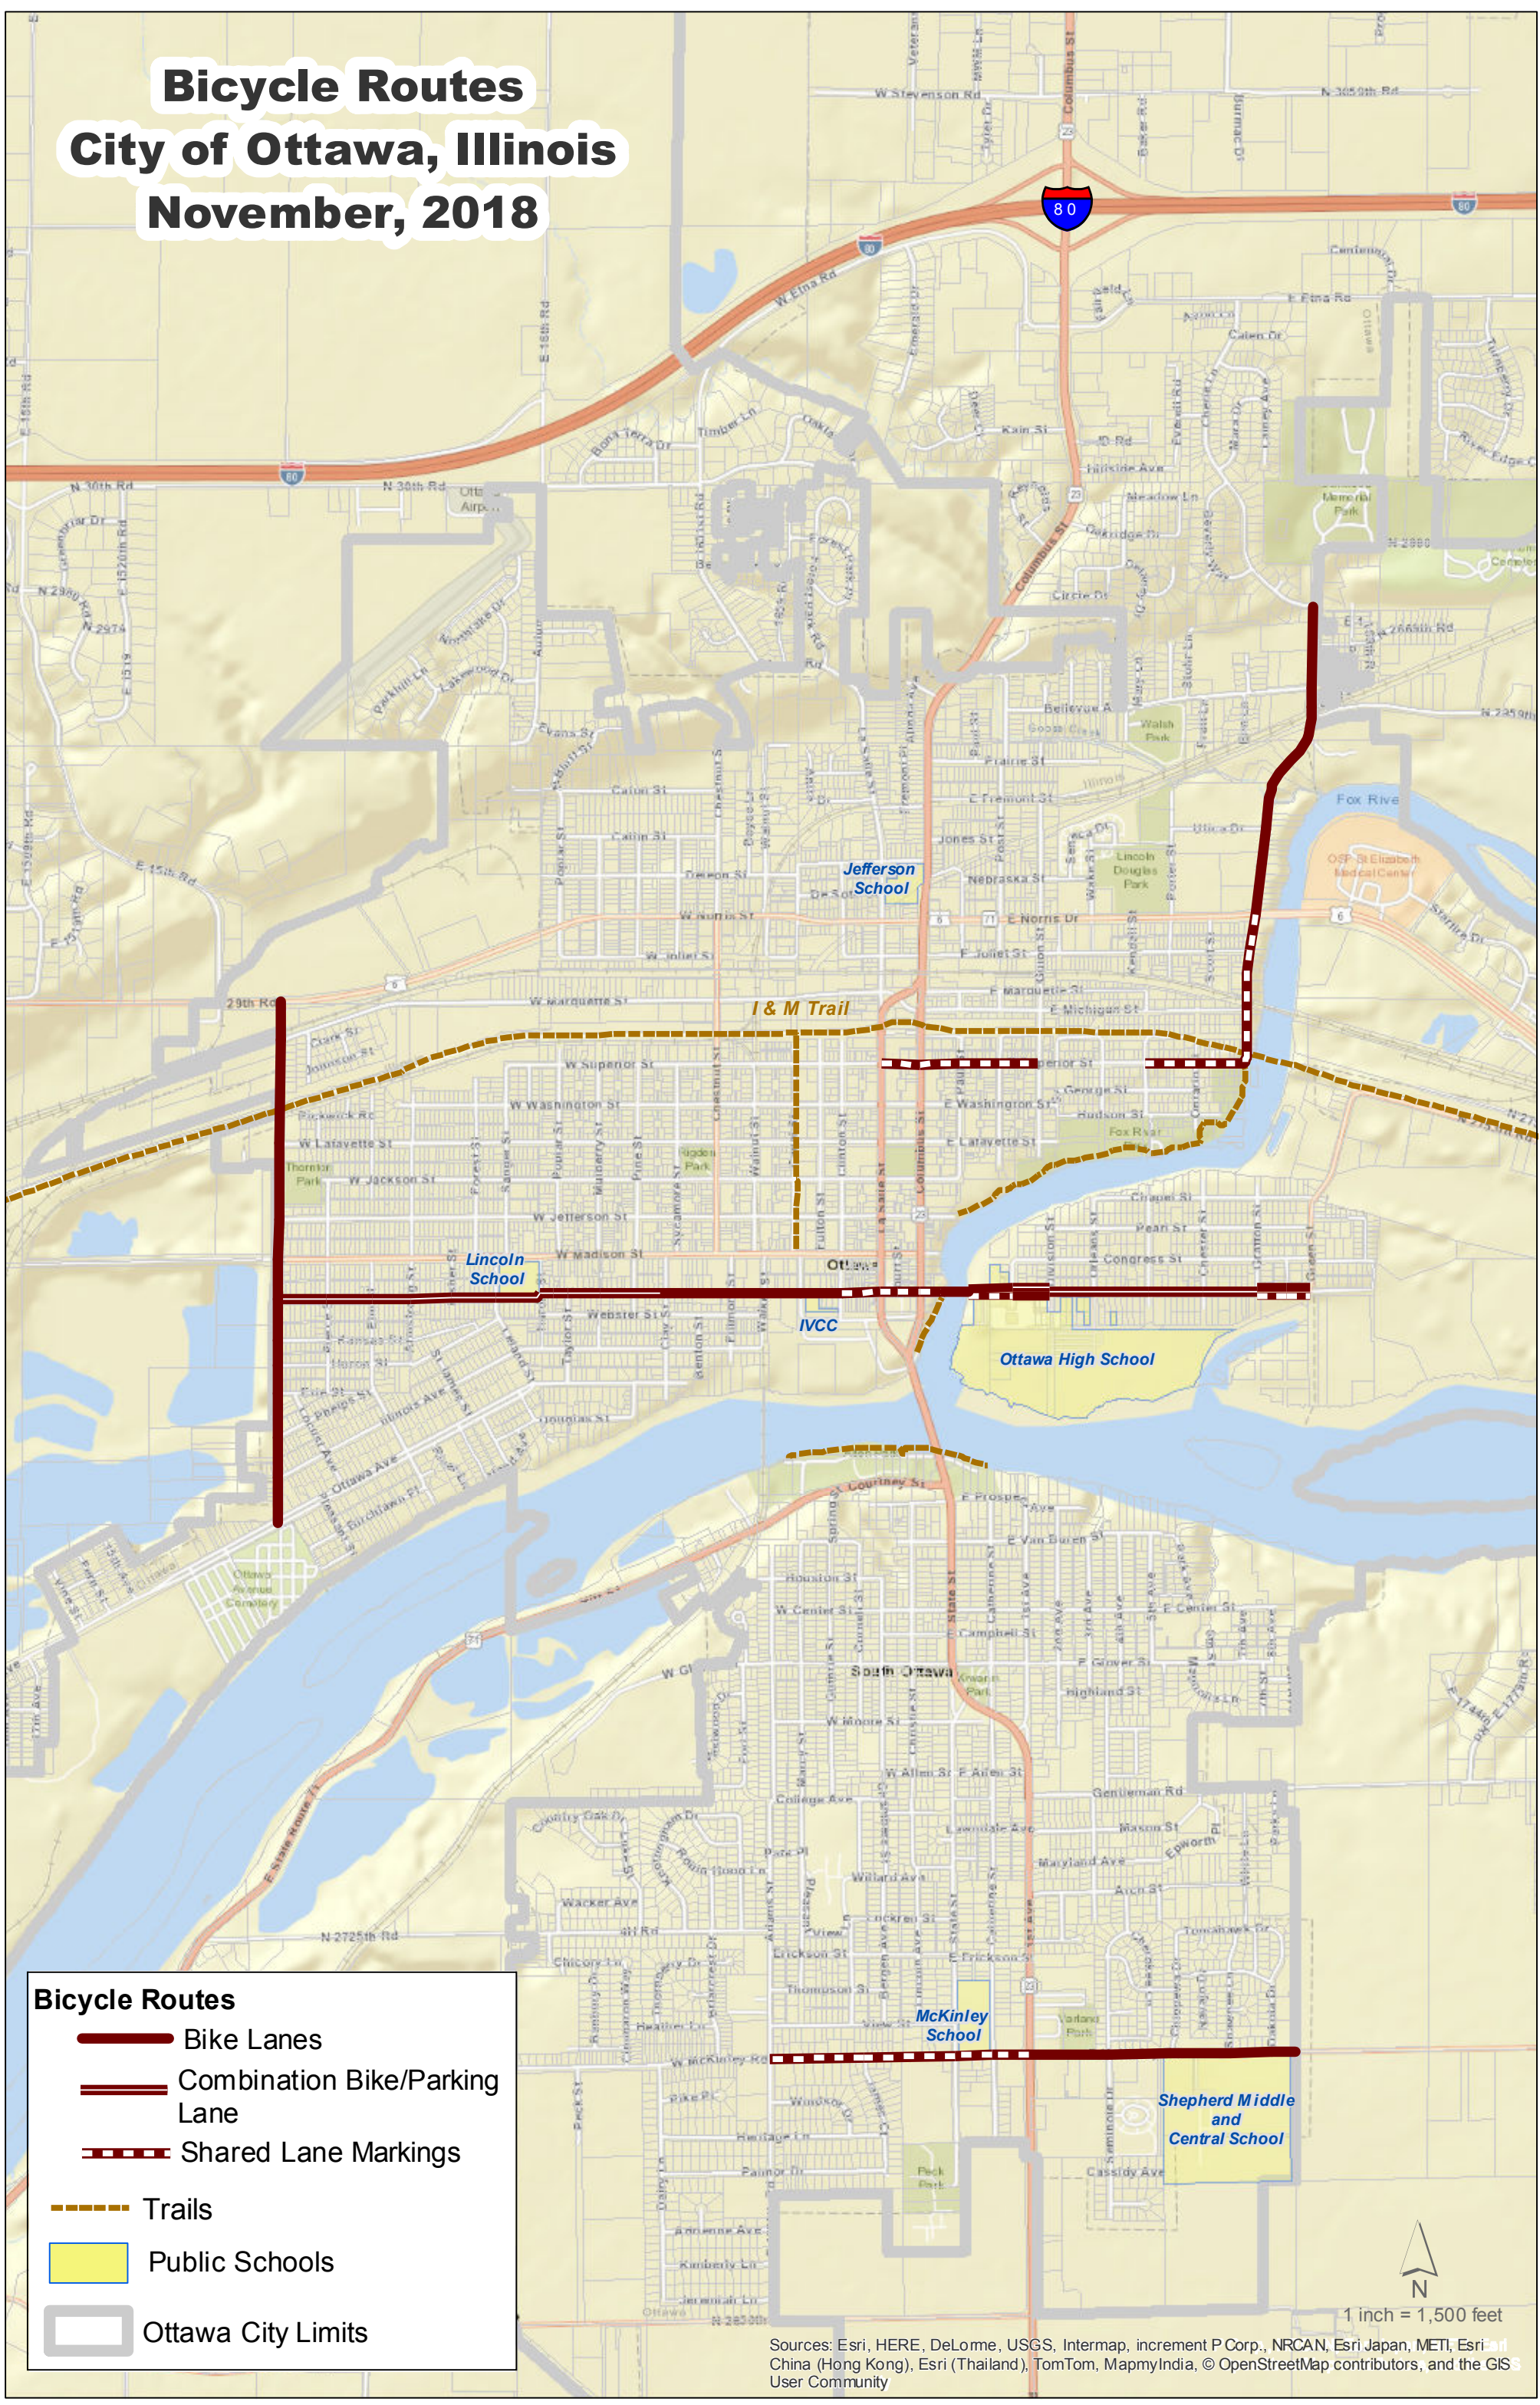

# Bicycle Routes

## City of Ottawa, Illinois

### November, 2018

**Bicycle Routes**

- Bike Lanes
- Combination Bike/Parking Lane
- Shared Lane Markings
- Trails
- Public Schools
- Ottawa City Limits

1 inch = 1,500 feet

Sources: Esri, HERE, DeLorme, USGS, Intermap, increment P Corp., NRCAN, Esri Japan, METI, Esri (China (Hong Kong)), Esri (Thailand), TomTom, MapmyIndia, © OpenStreetMap contributors, and the GIS User Community