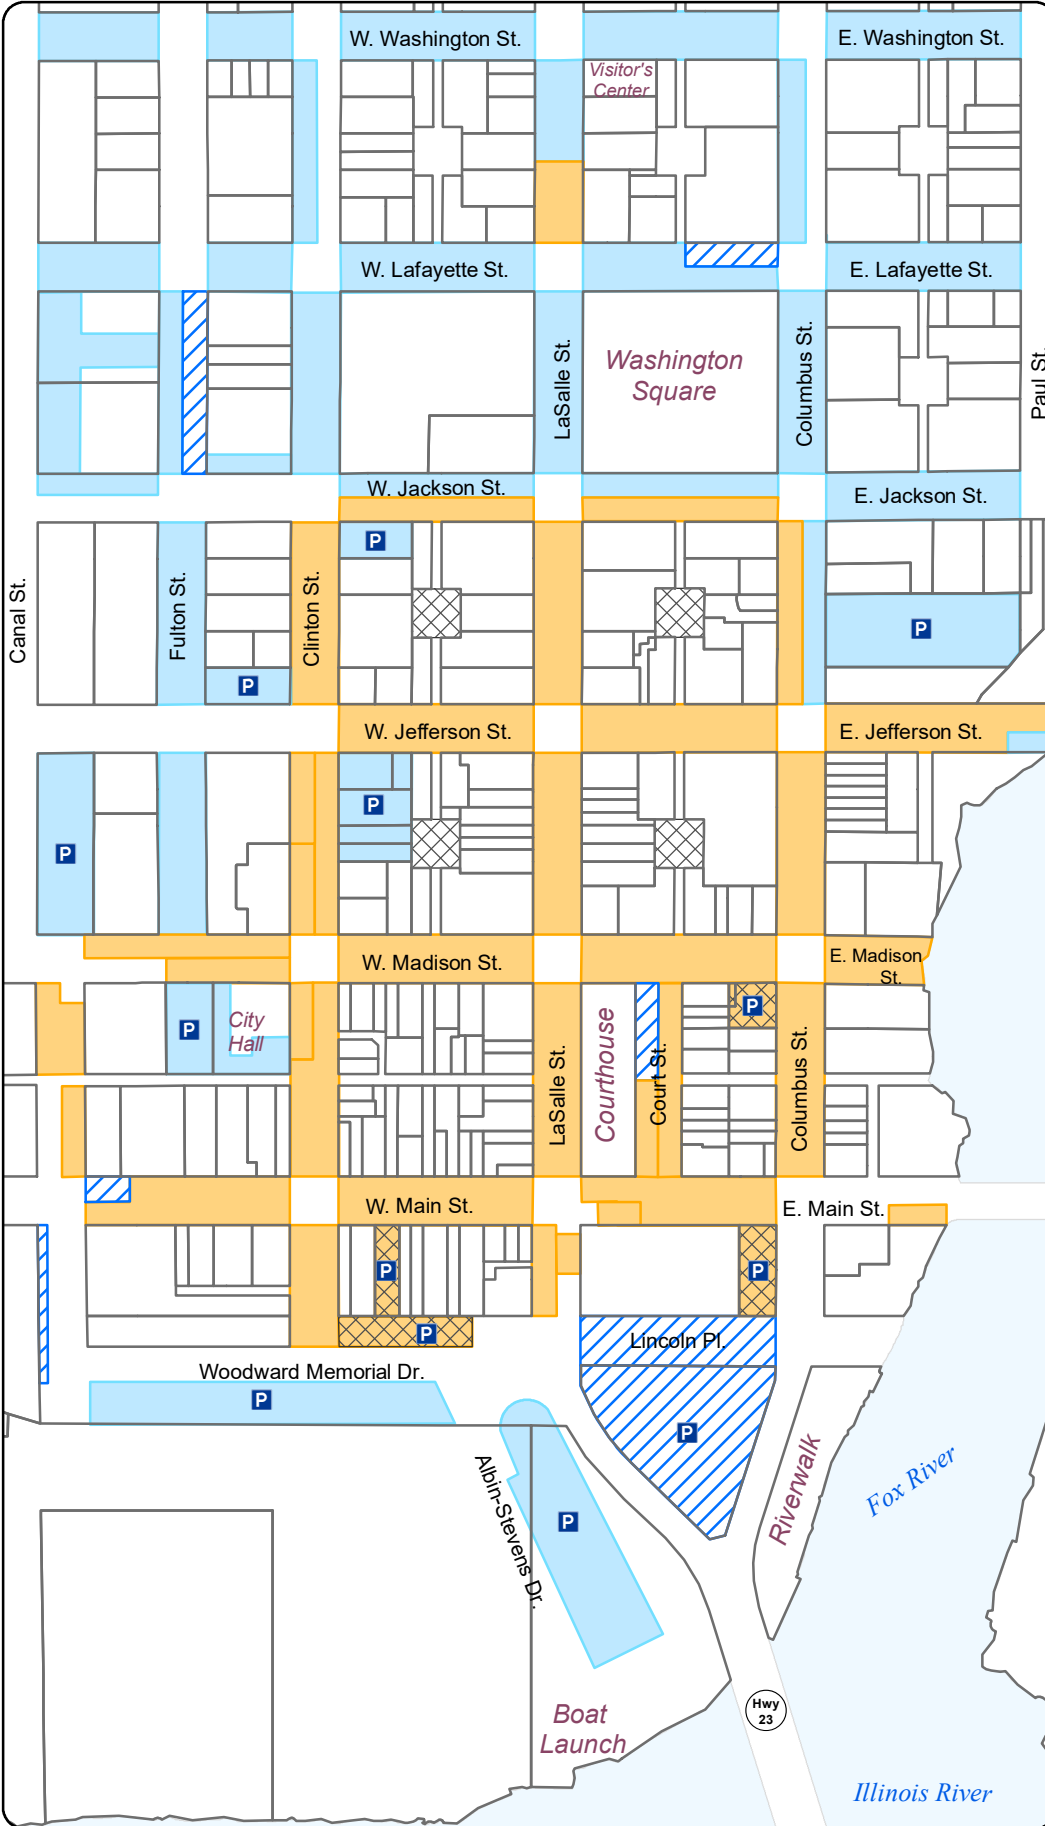

# DOWNTOWN PARKING OTTAWA, ILLINOIS

	Lot Parking
<b>Parking Restrictions</b>	
	3 Hours *
	Restricted
	Residential
	Unrestricted

\* 3 hour parking is allowed for a maximum of three hours per day per block

Parking lots may have multiple restrictions

Parking restrictions can change. Always check the signs for current regulations.

November, 2019