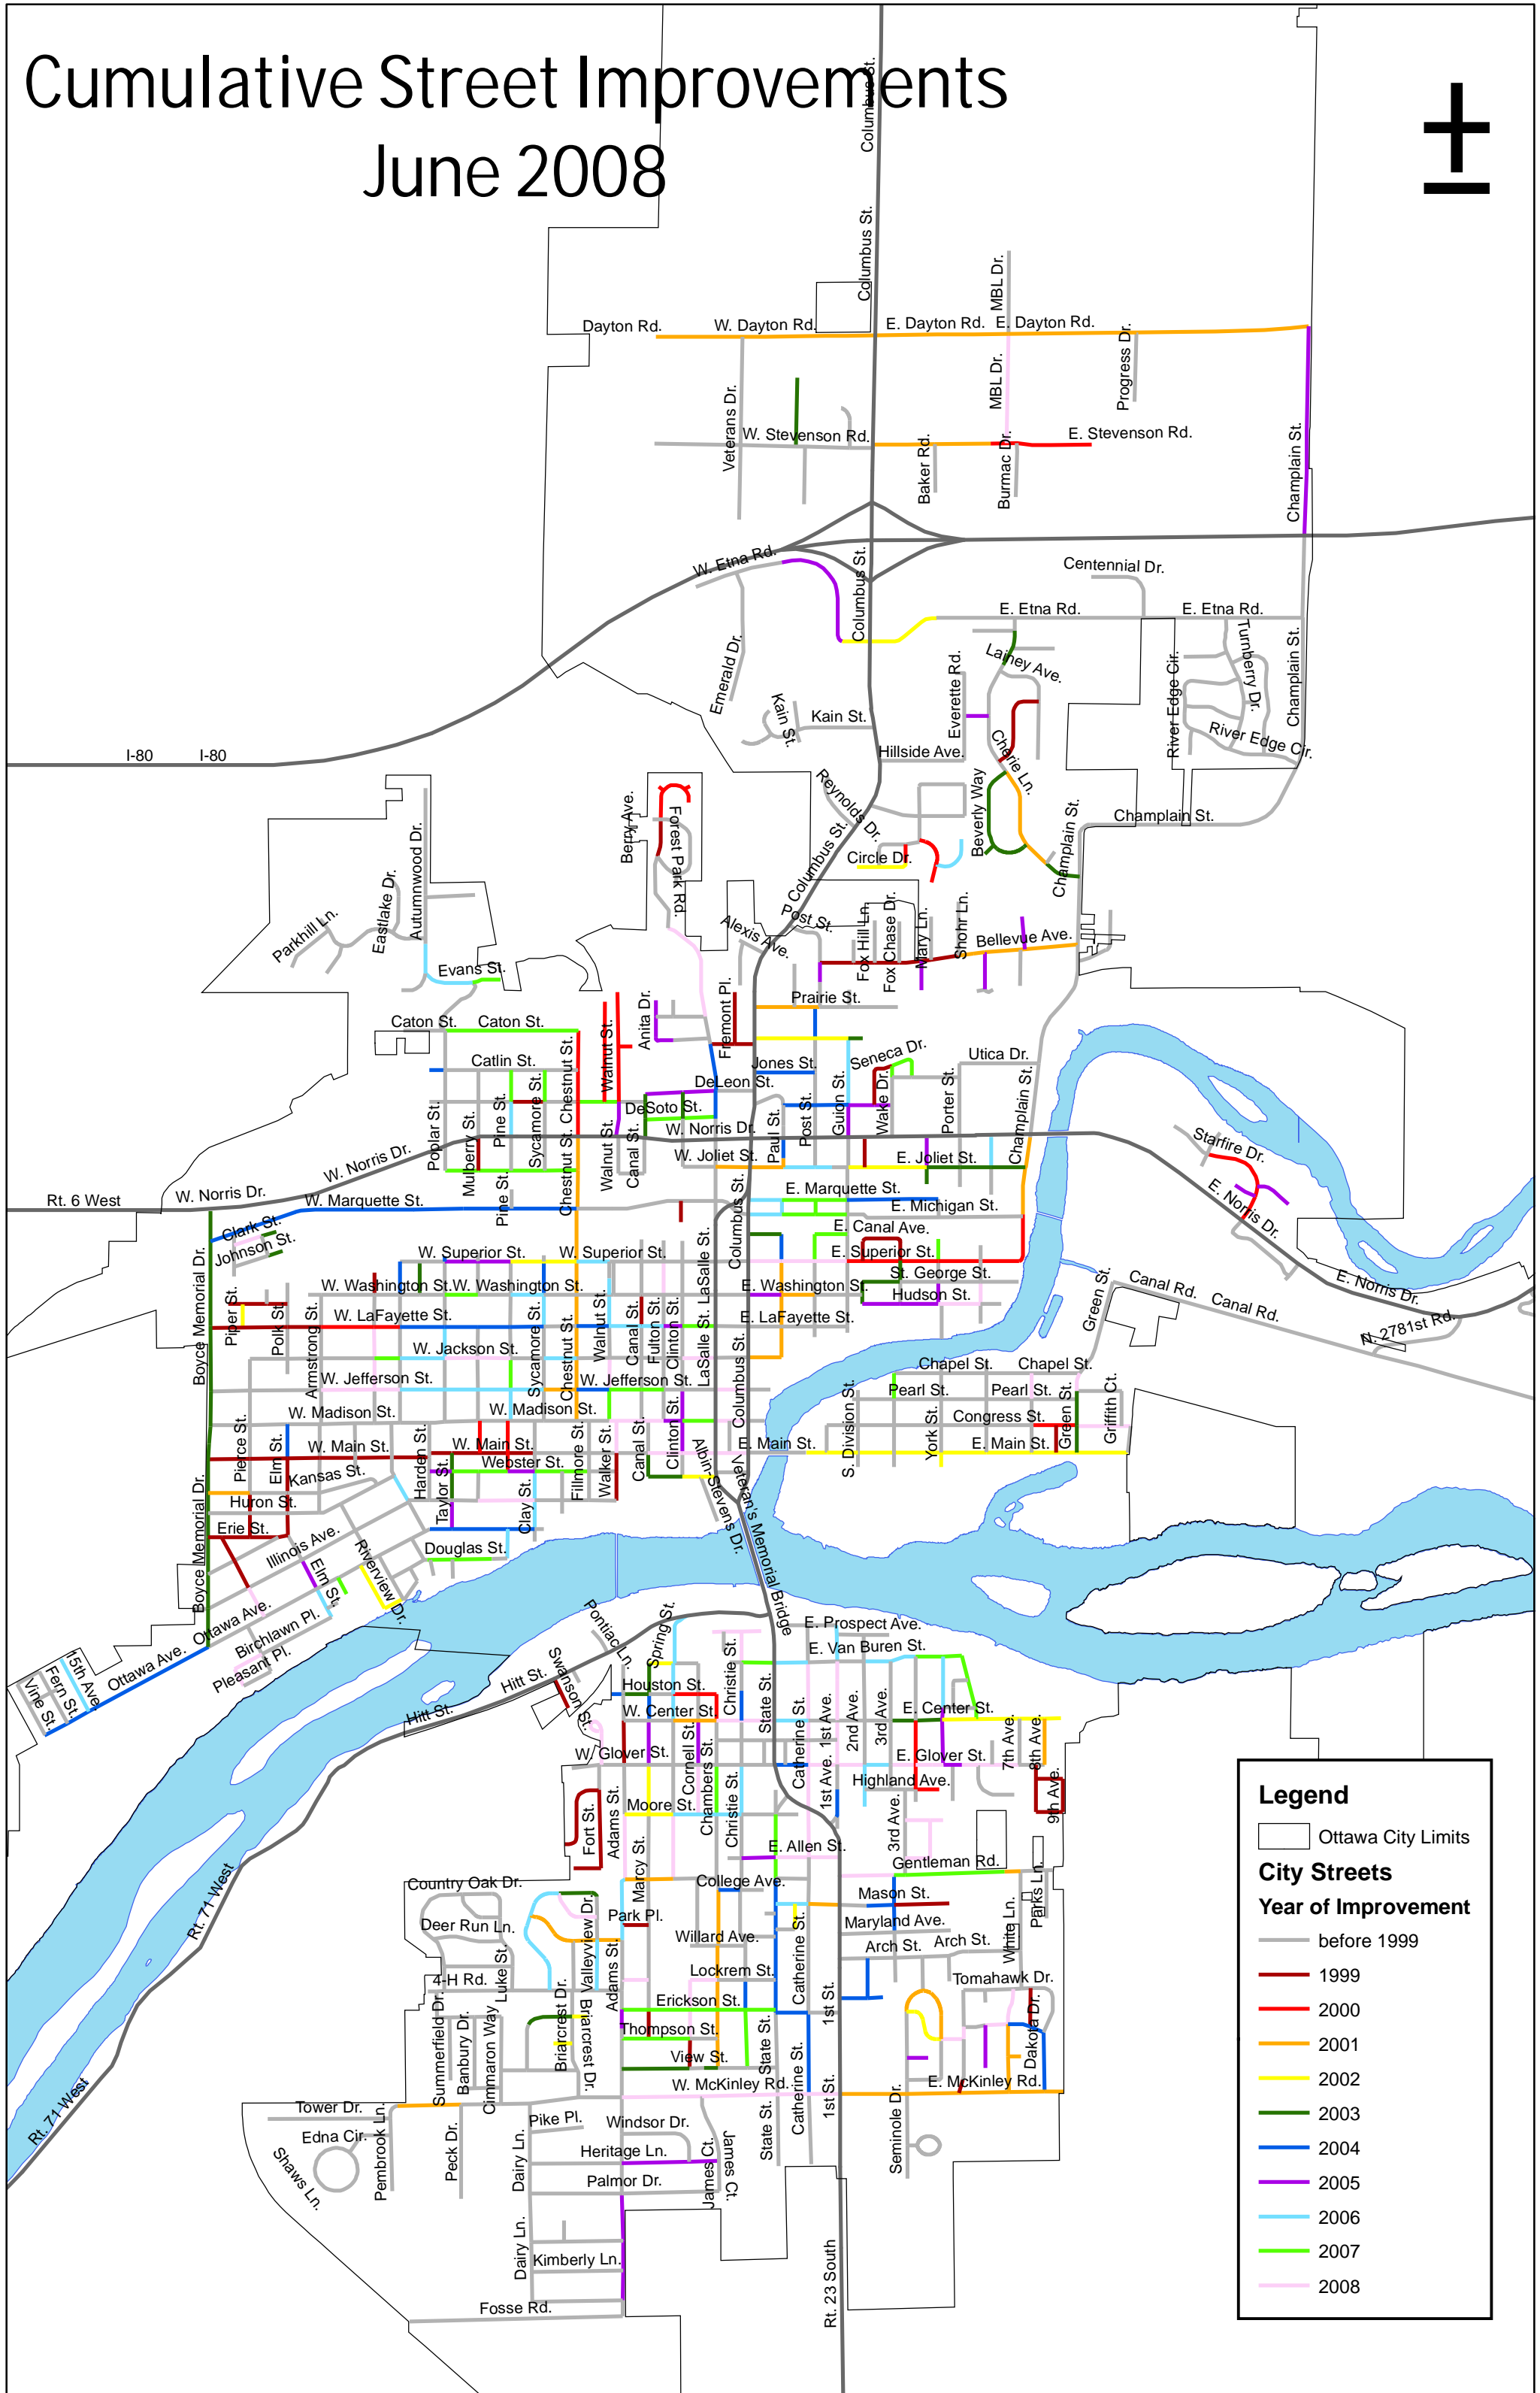

Cumulative Street Improvements

June 2008

Legend

- Ottawa City Limits
- City Streets**
- Year of Improvement**
- before 1999
- 1999
- 2000
- 2001
- 2002
- 2003
- 2004
- 2005
- 2006
- 2007
- 2008