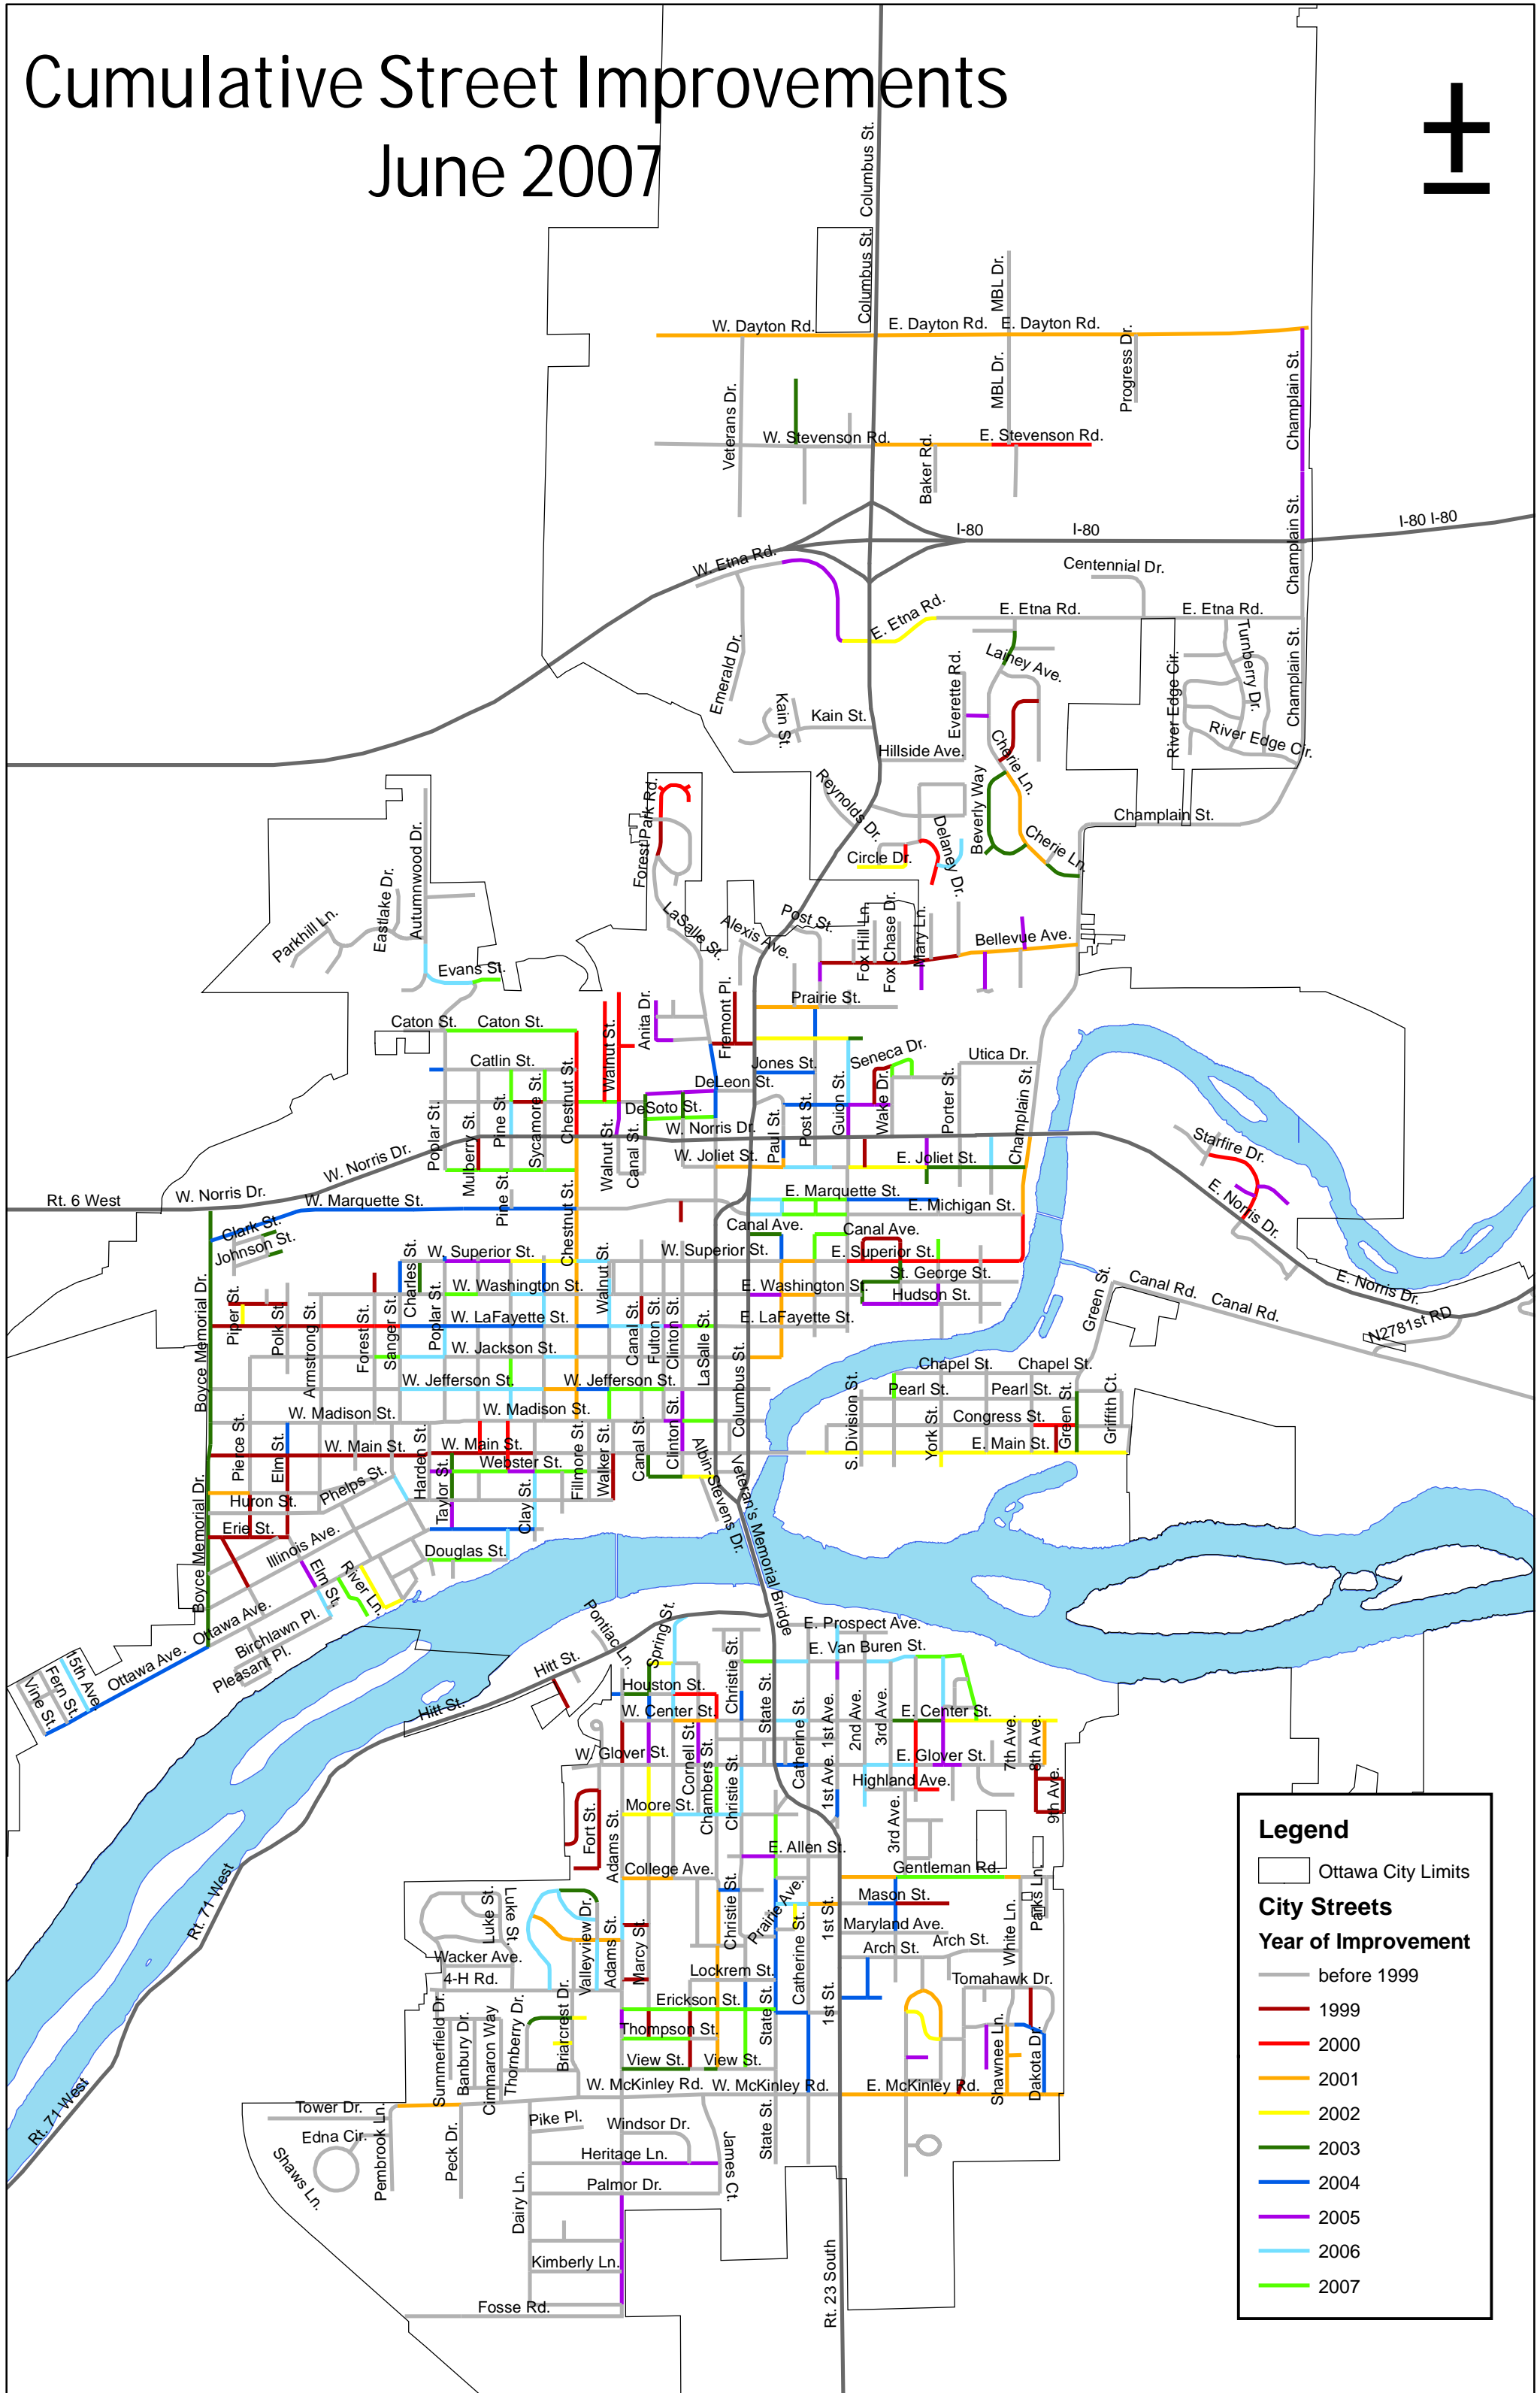

Cumulative Street Improvements June 2007

Legend

- Ottawa City Limits
- City Streets**
- Year of Improvement**
- before 1999
- 1999
- 2000
- 2001
- 2002
- 2003
- 2004
- 2005
- 2006
- 2007