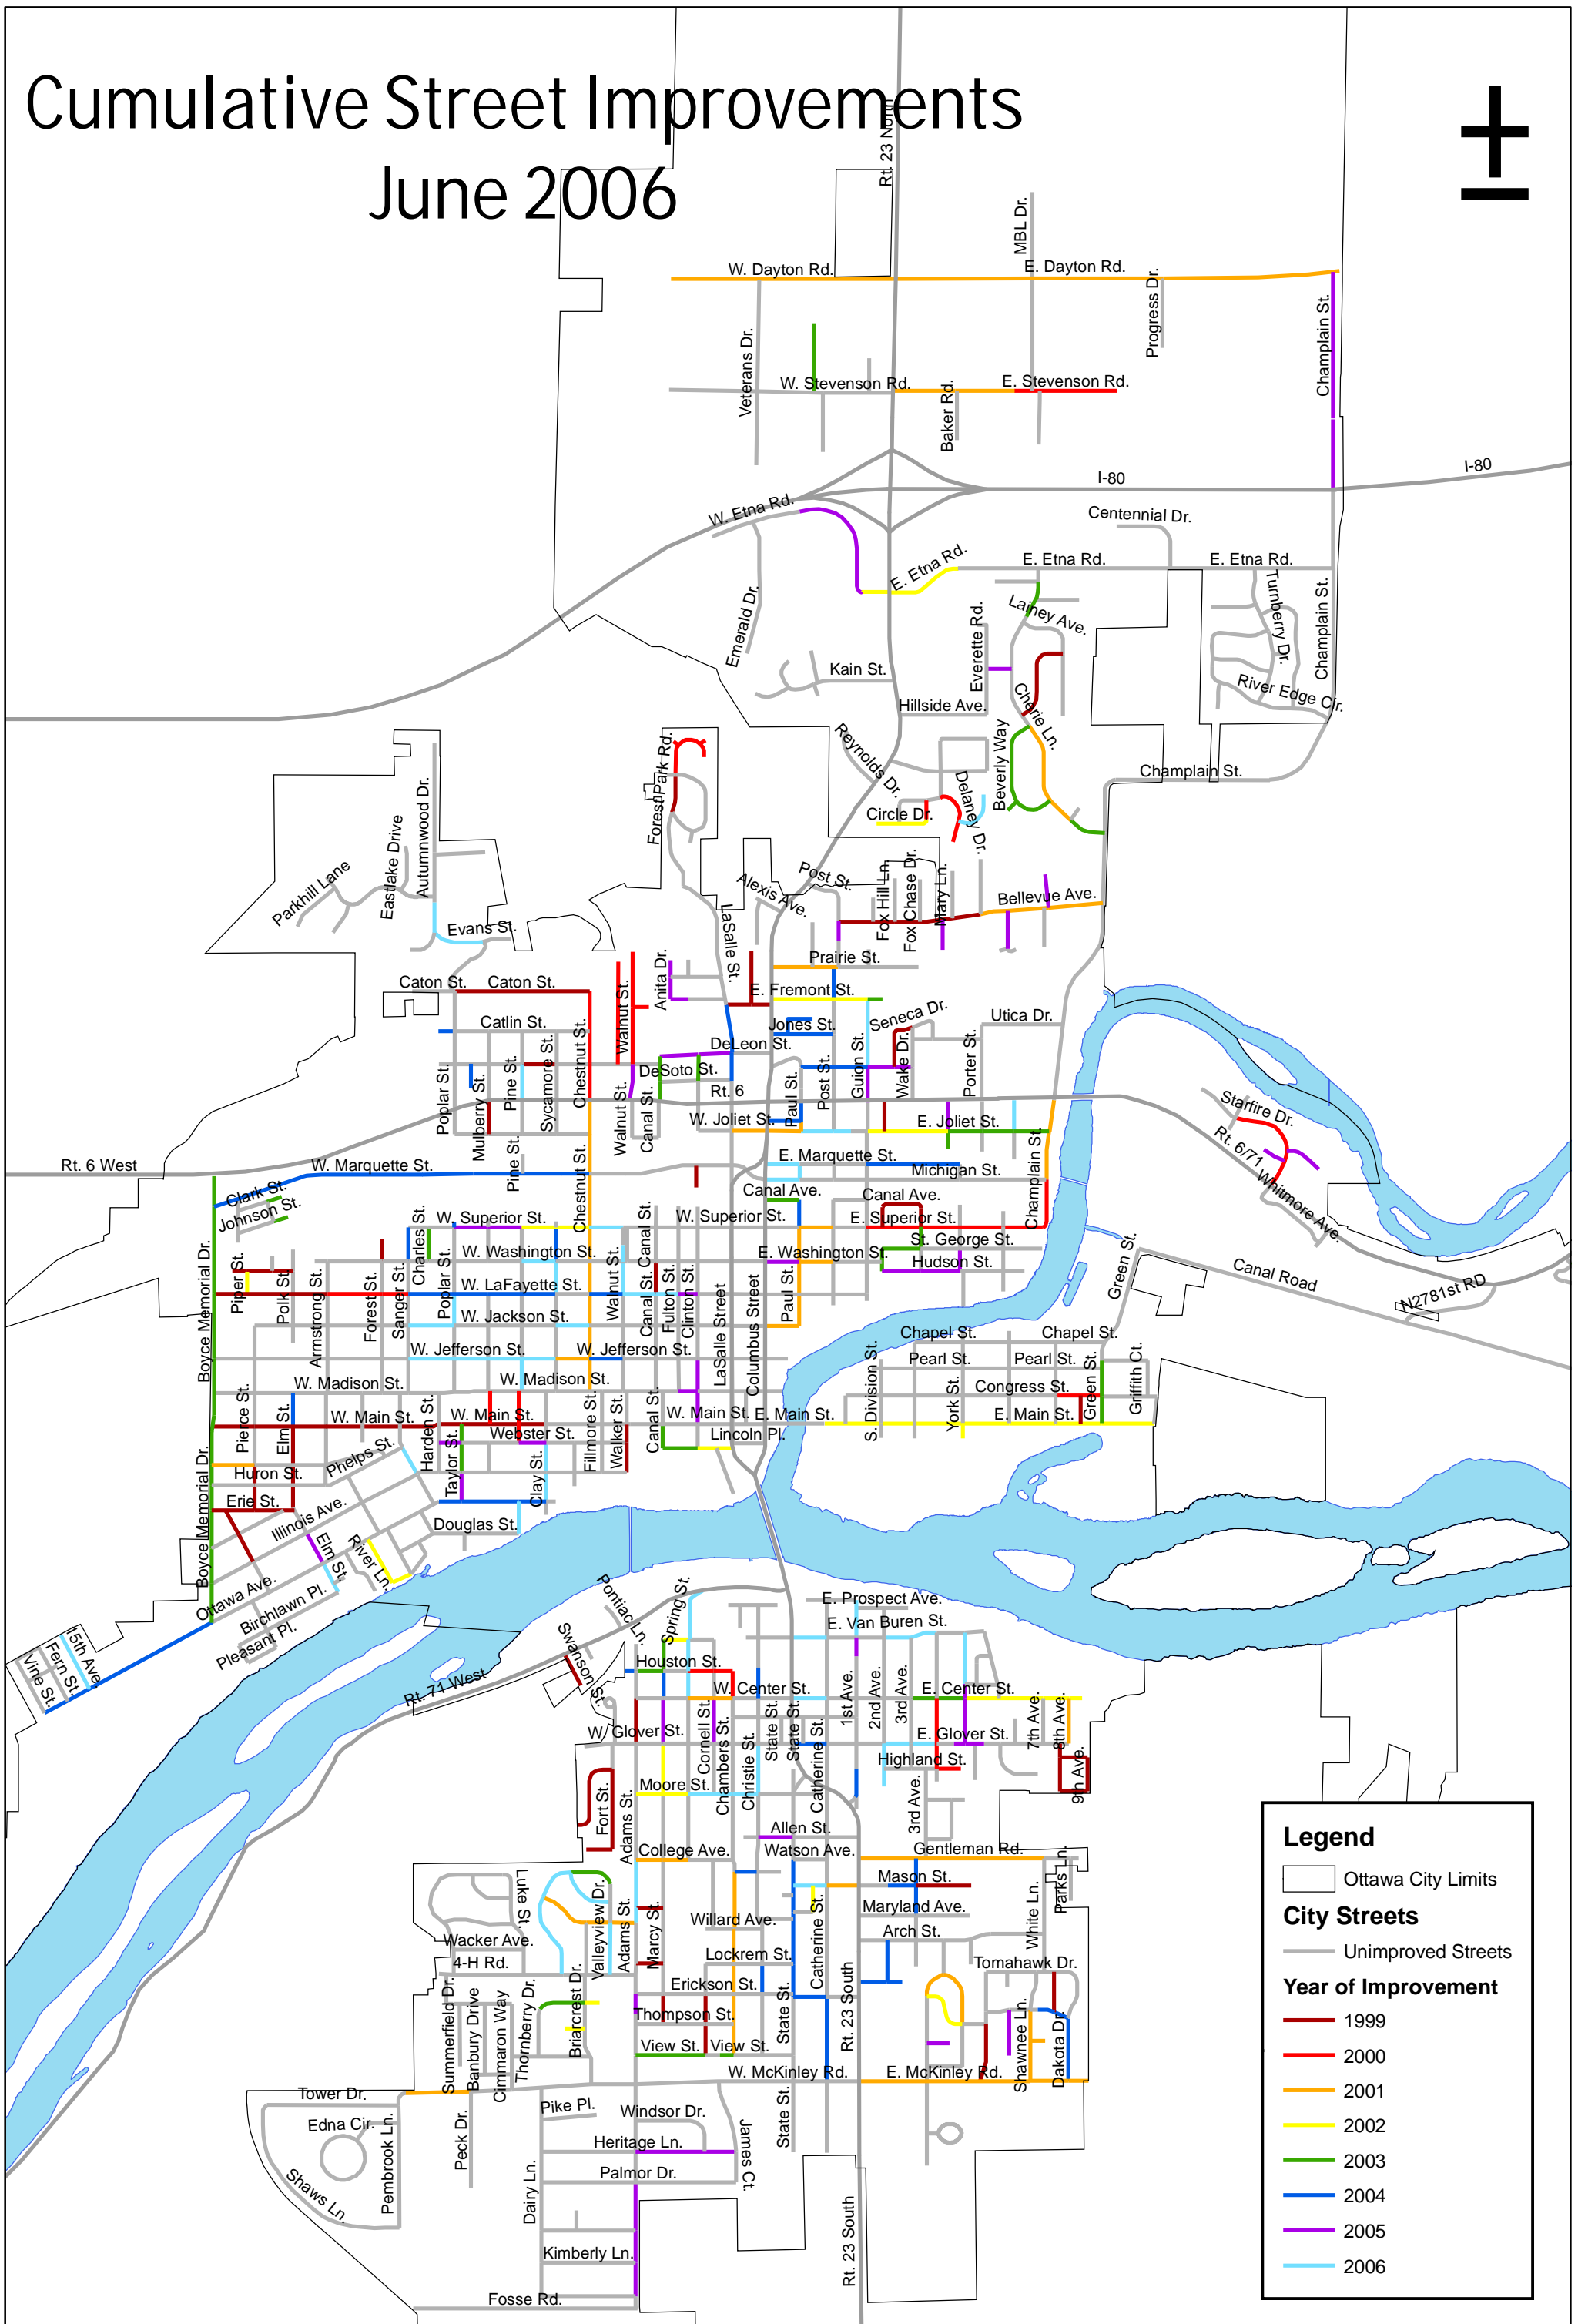

Cumulative Street Improvements

June 2006

Legend

- Ottawa City Limits
- City Streets**
- Unimproved Streets
- Year of Improvement**
- 1999
- 2000
- 2001
- 2002
- 2003
- 2004
- 2005
- 2006