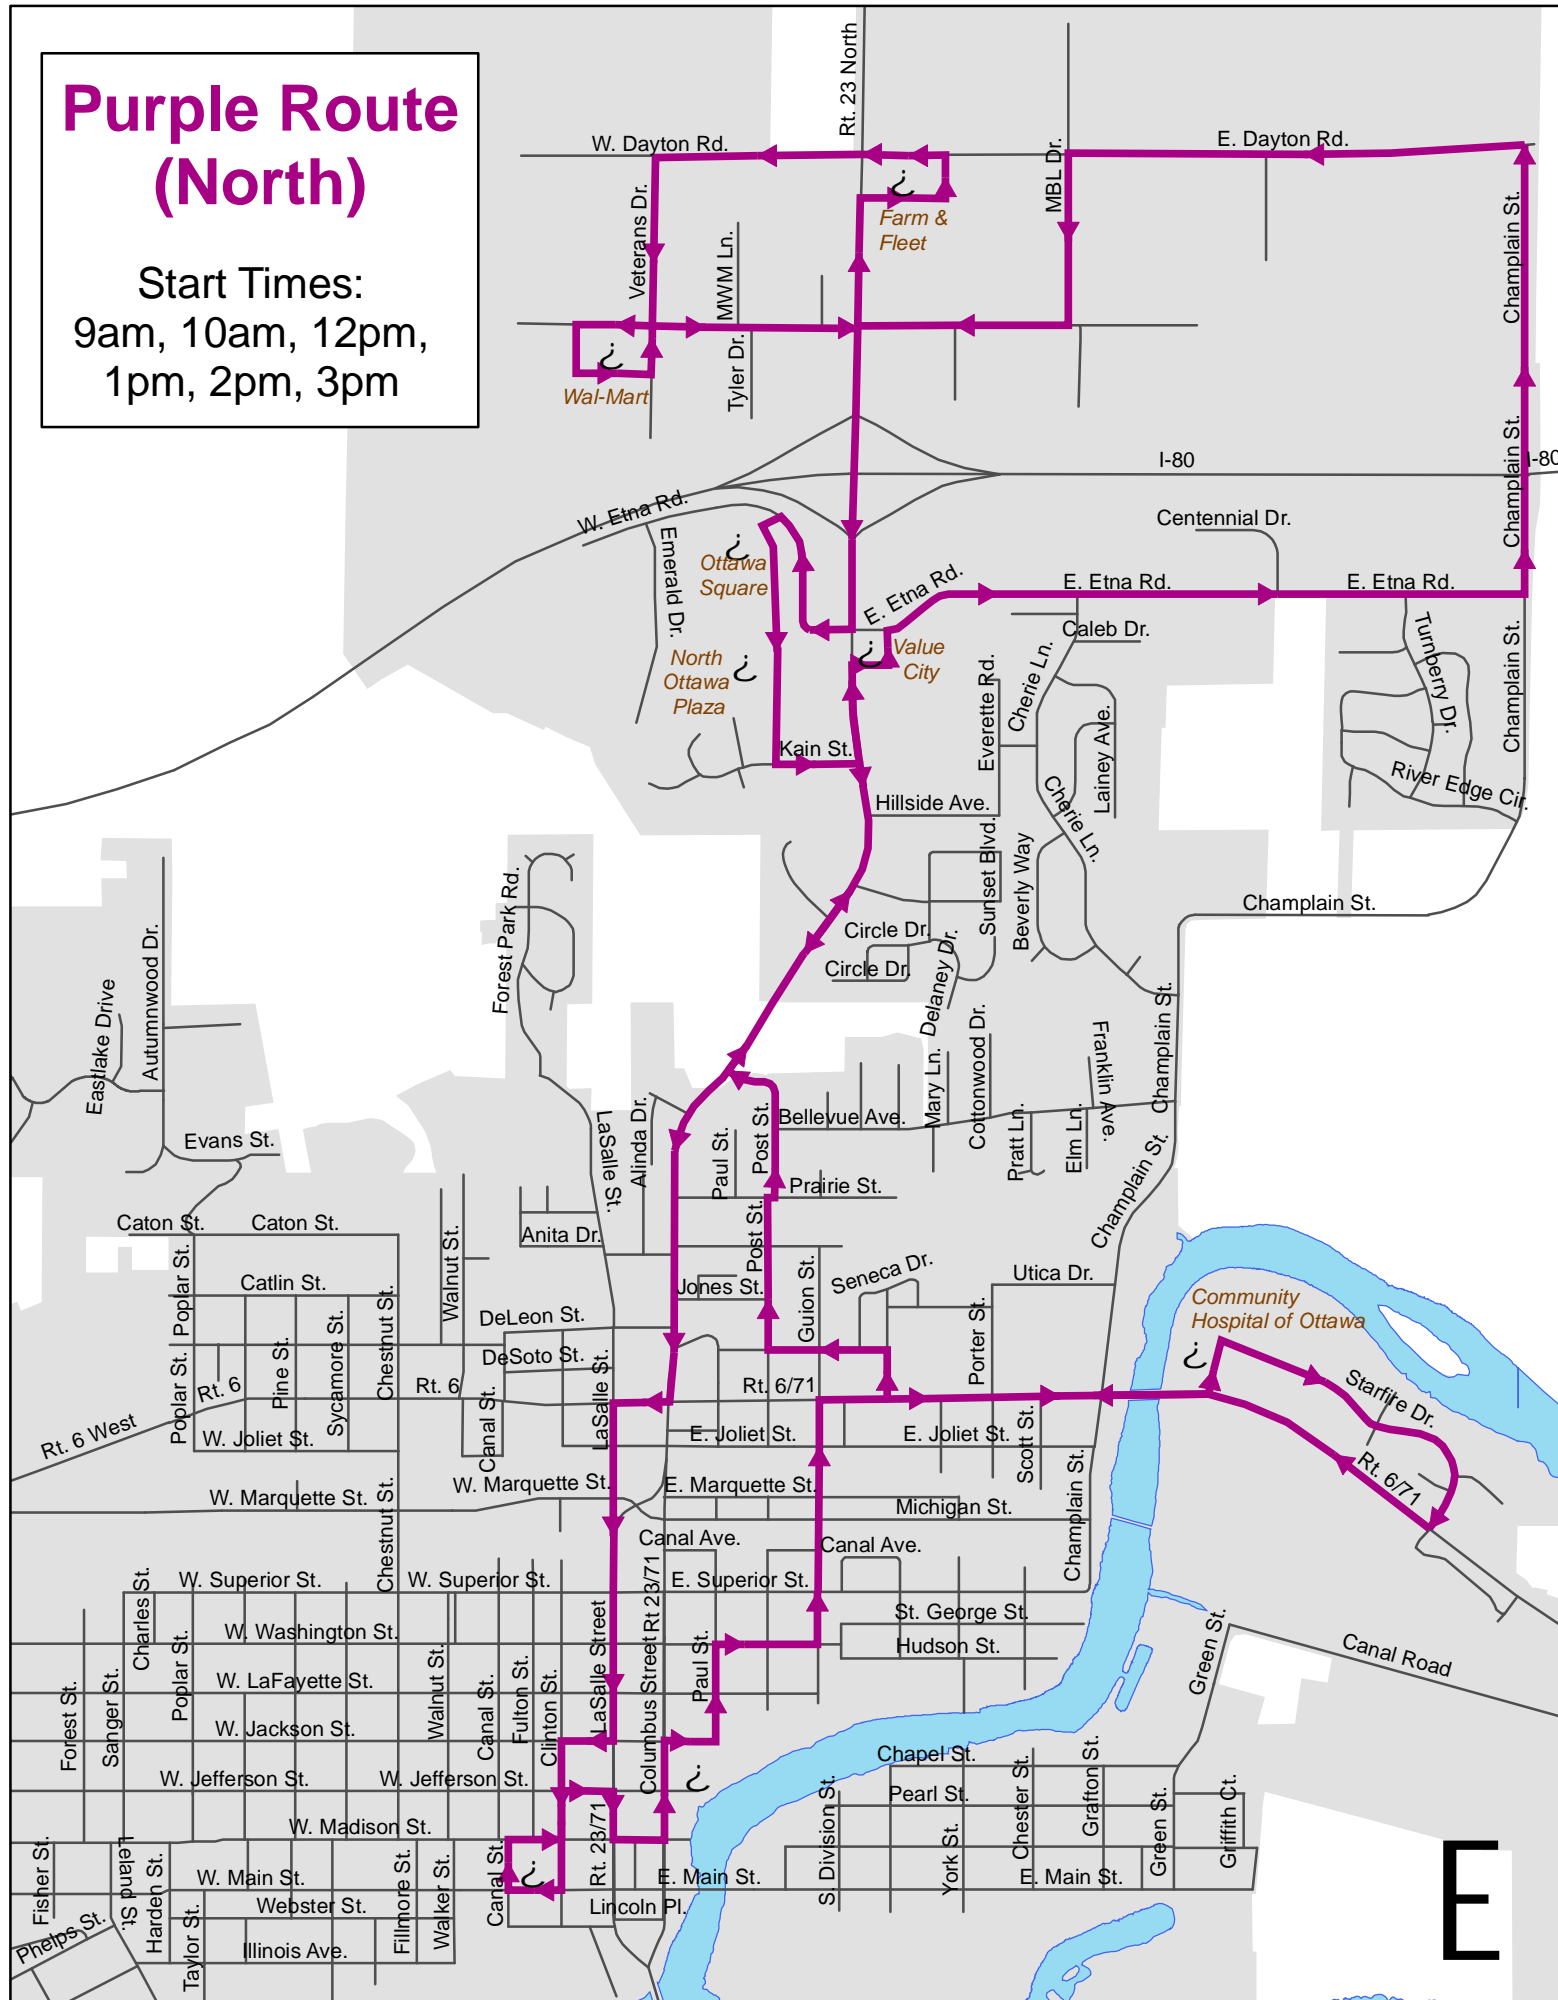

Purple Route (North)

Start Times:
9am, 10am, 12pm,
1pm, 2pm, 3pm

CITY OF OTTAWA Mini-Bus Routes

City buses operate weekdays 9 a.m. to 3:30 p.m.
No service available on holidays, weekends or during inclement weather.

All routes begin at Bus Stop at Canal & Madison.
Each round takes approximately 60 minutes to complete. Transferring between North bus and South bus can be made at the Canal & Madison or Columbus Street Bus Stops.
Drivers will stop to pick up passengers who are standing near the curb along designated routes.

RED ROUTE

Designated route for Southside of Ottawa.
Makes 4 trips at 9am, 11am, 1pm and 3pm.

GREEN ROUTE

Designated route for Westside and limited area of Southside.
Makes 3 trips at 10am, 12:15pm and 2pm.

PURPLE ROUTE

Designated route for north of Illinois River.
Makes 6 trips at 9am, 10am, 12pm, 1pm, 2pm and 3pm.