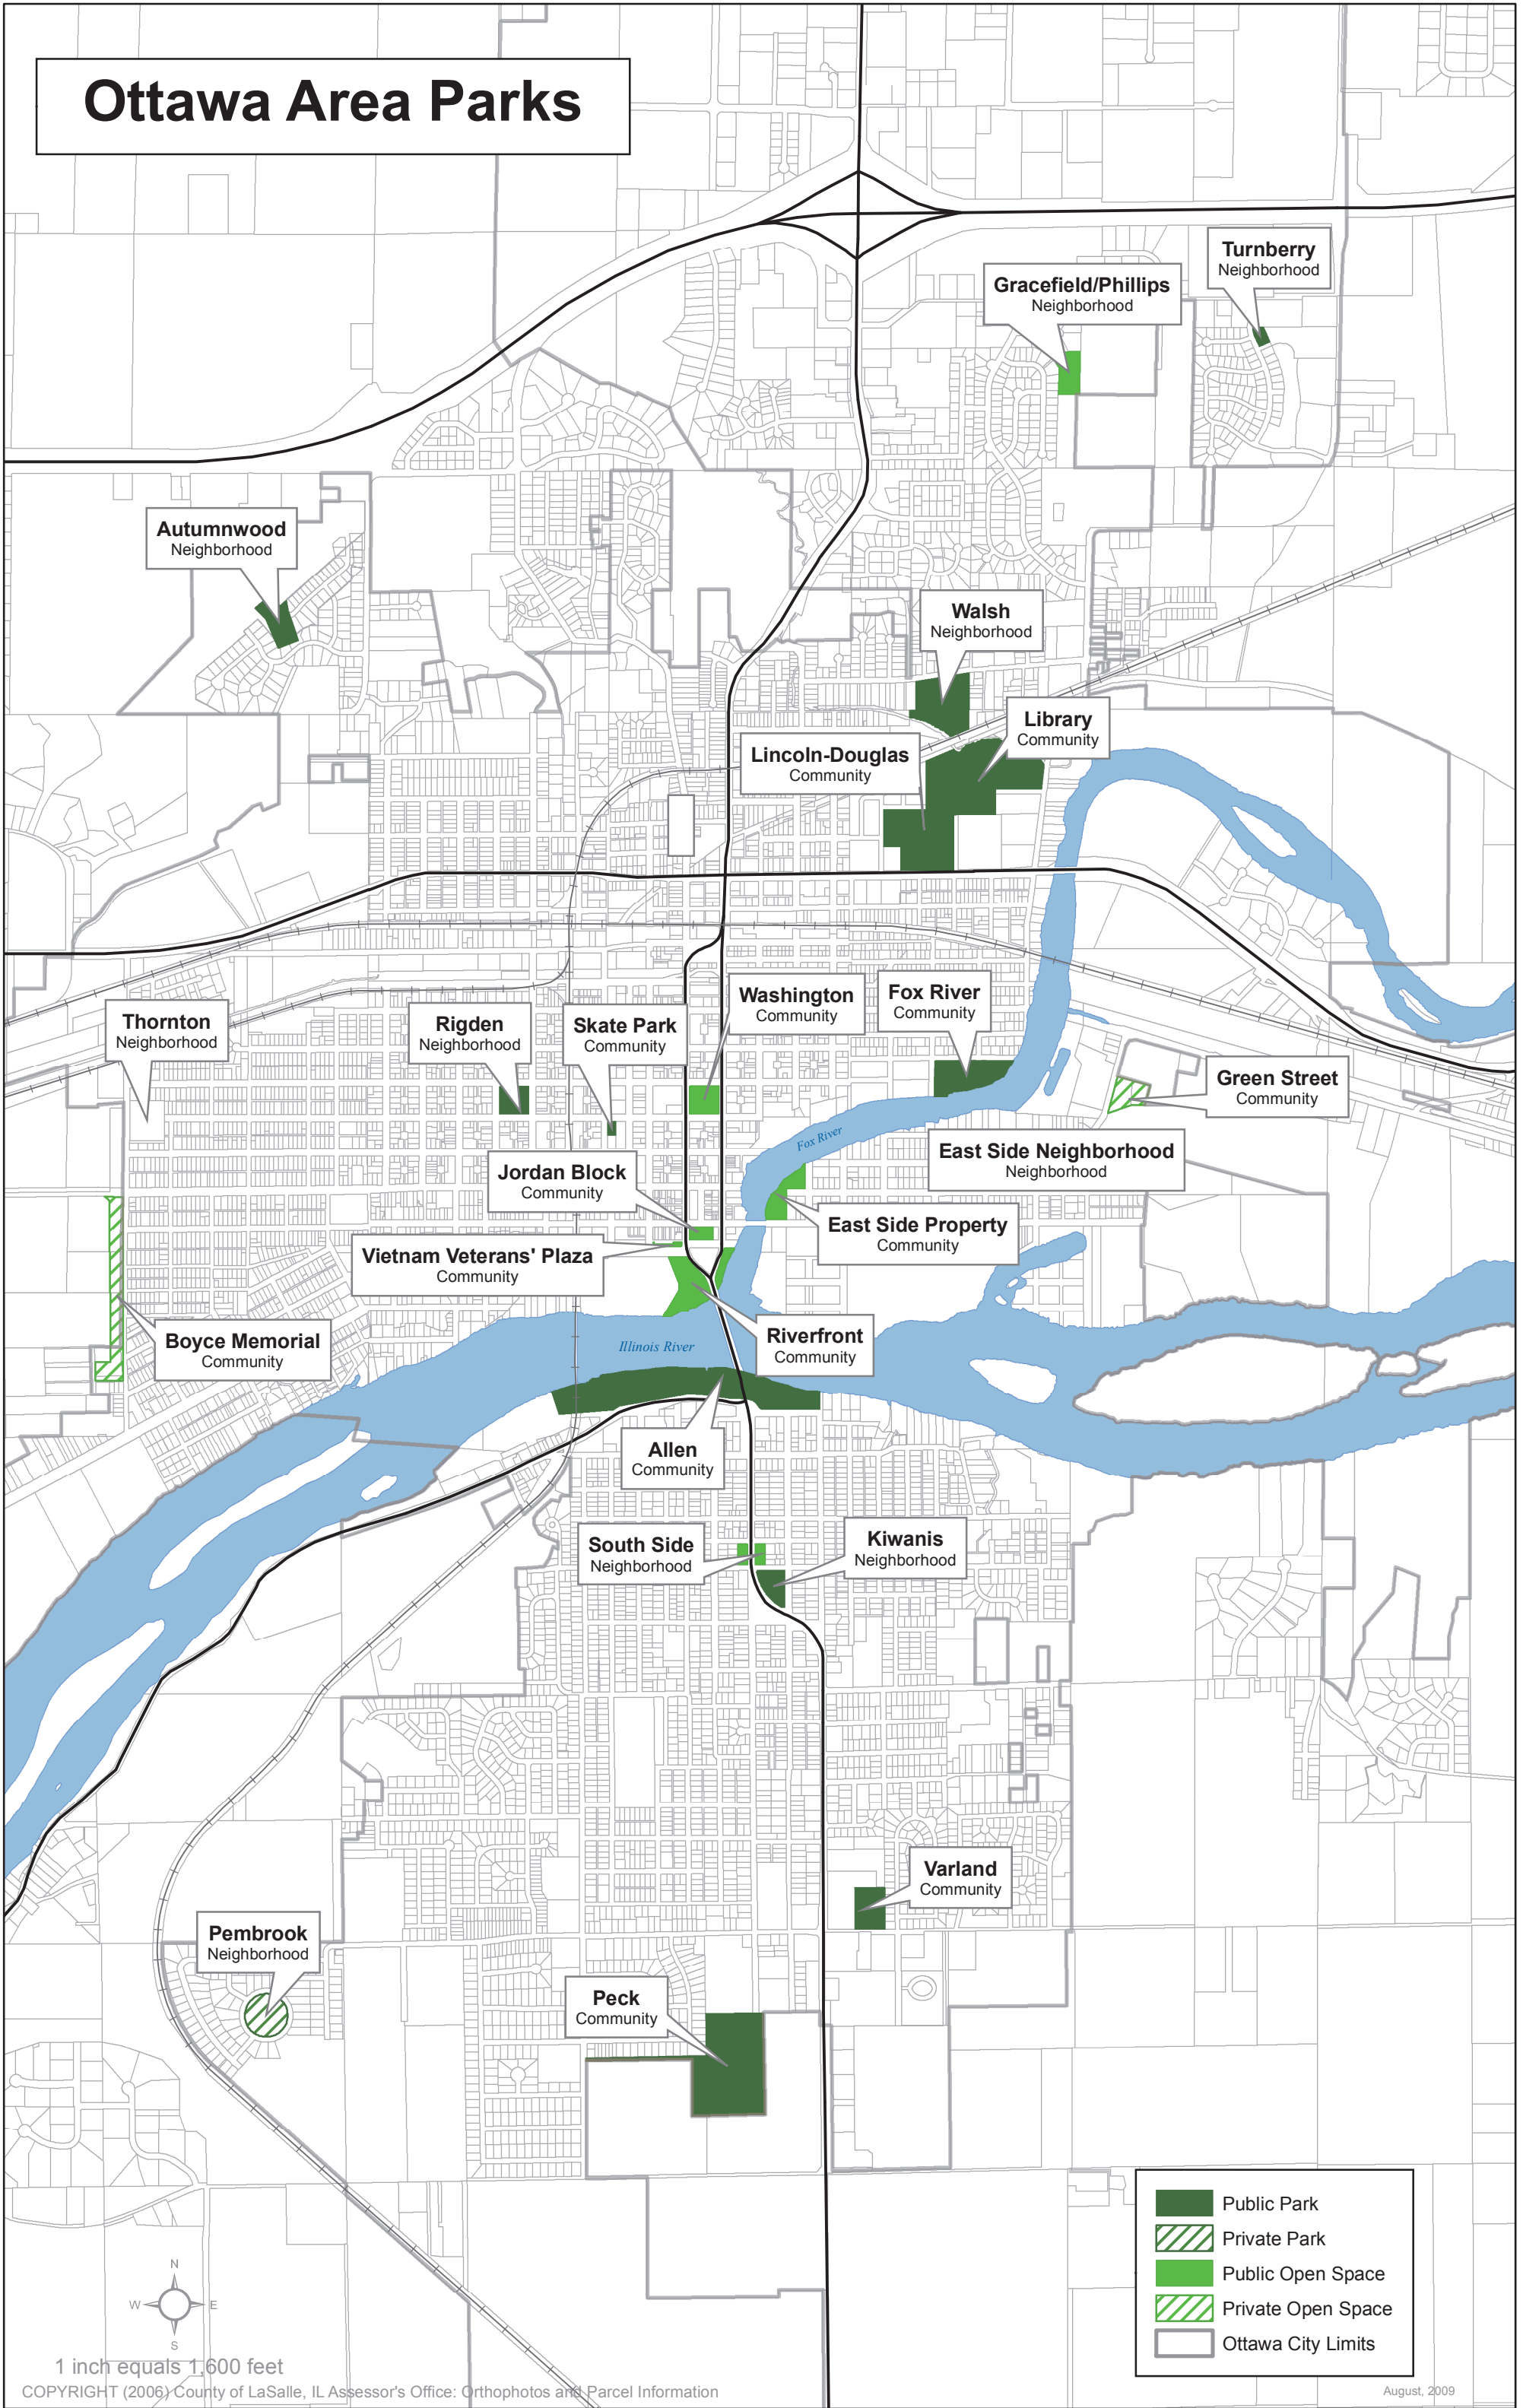

# Ottawa Area Parks

	Public Park
	Private Park
	Public Open Space
	Private Open Space
	Ottawa City Limits

1 inch equals 1,600 feet