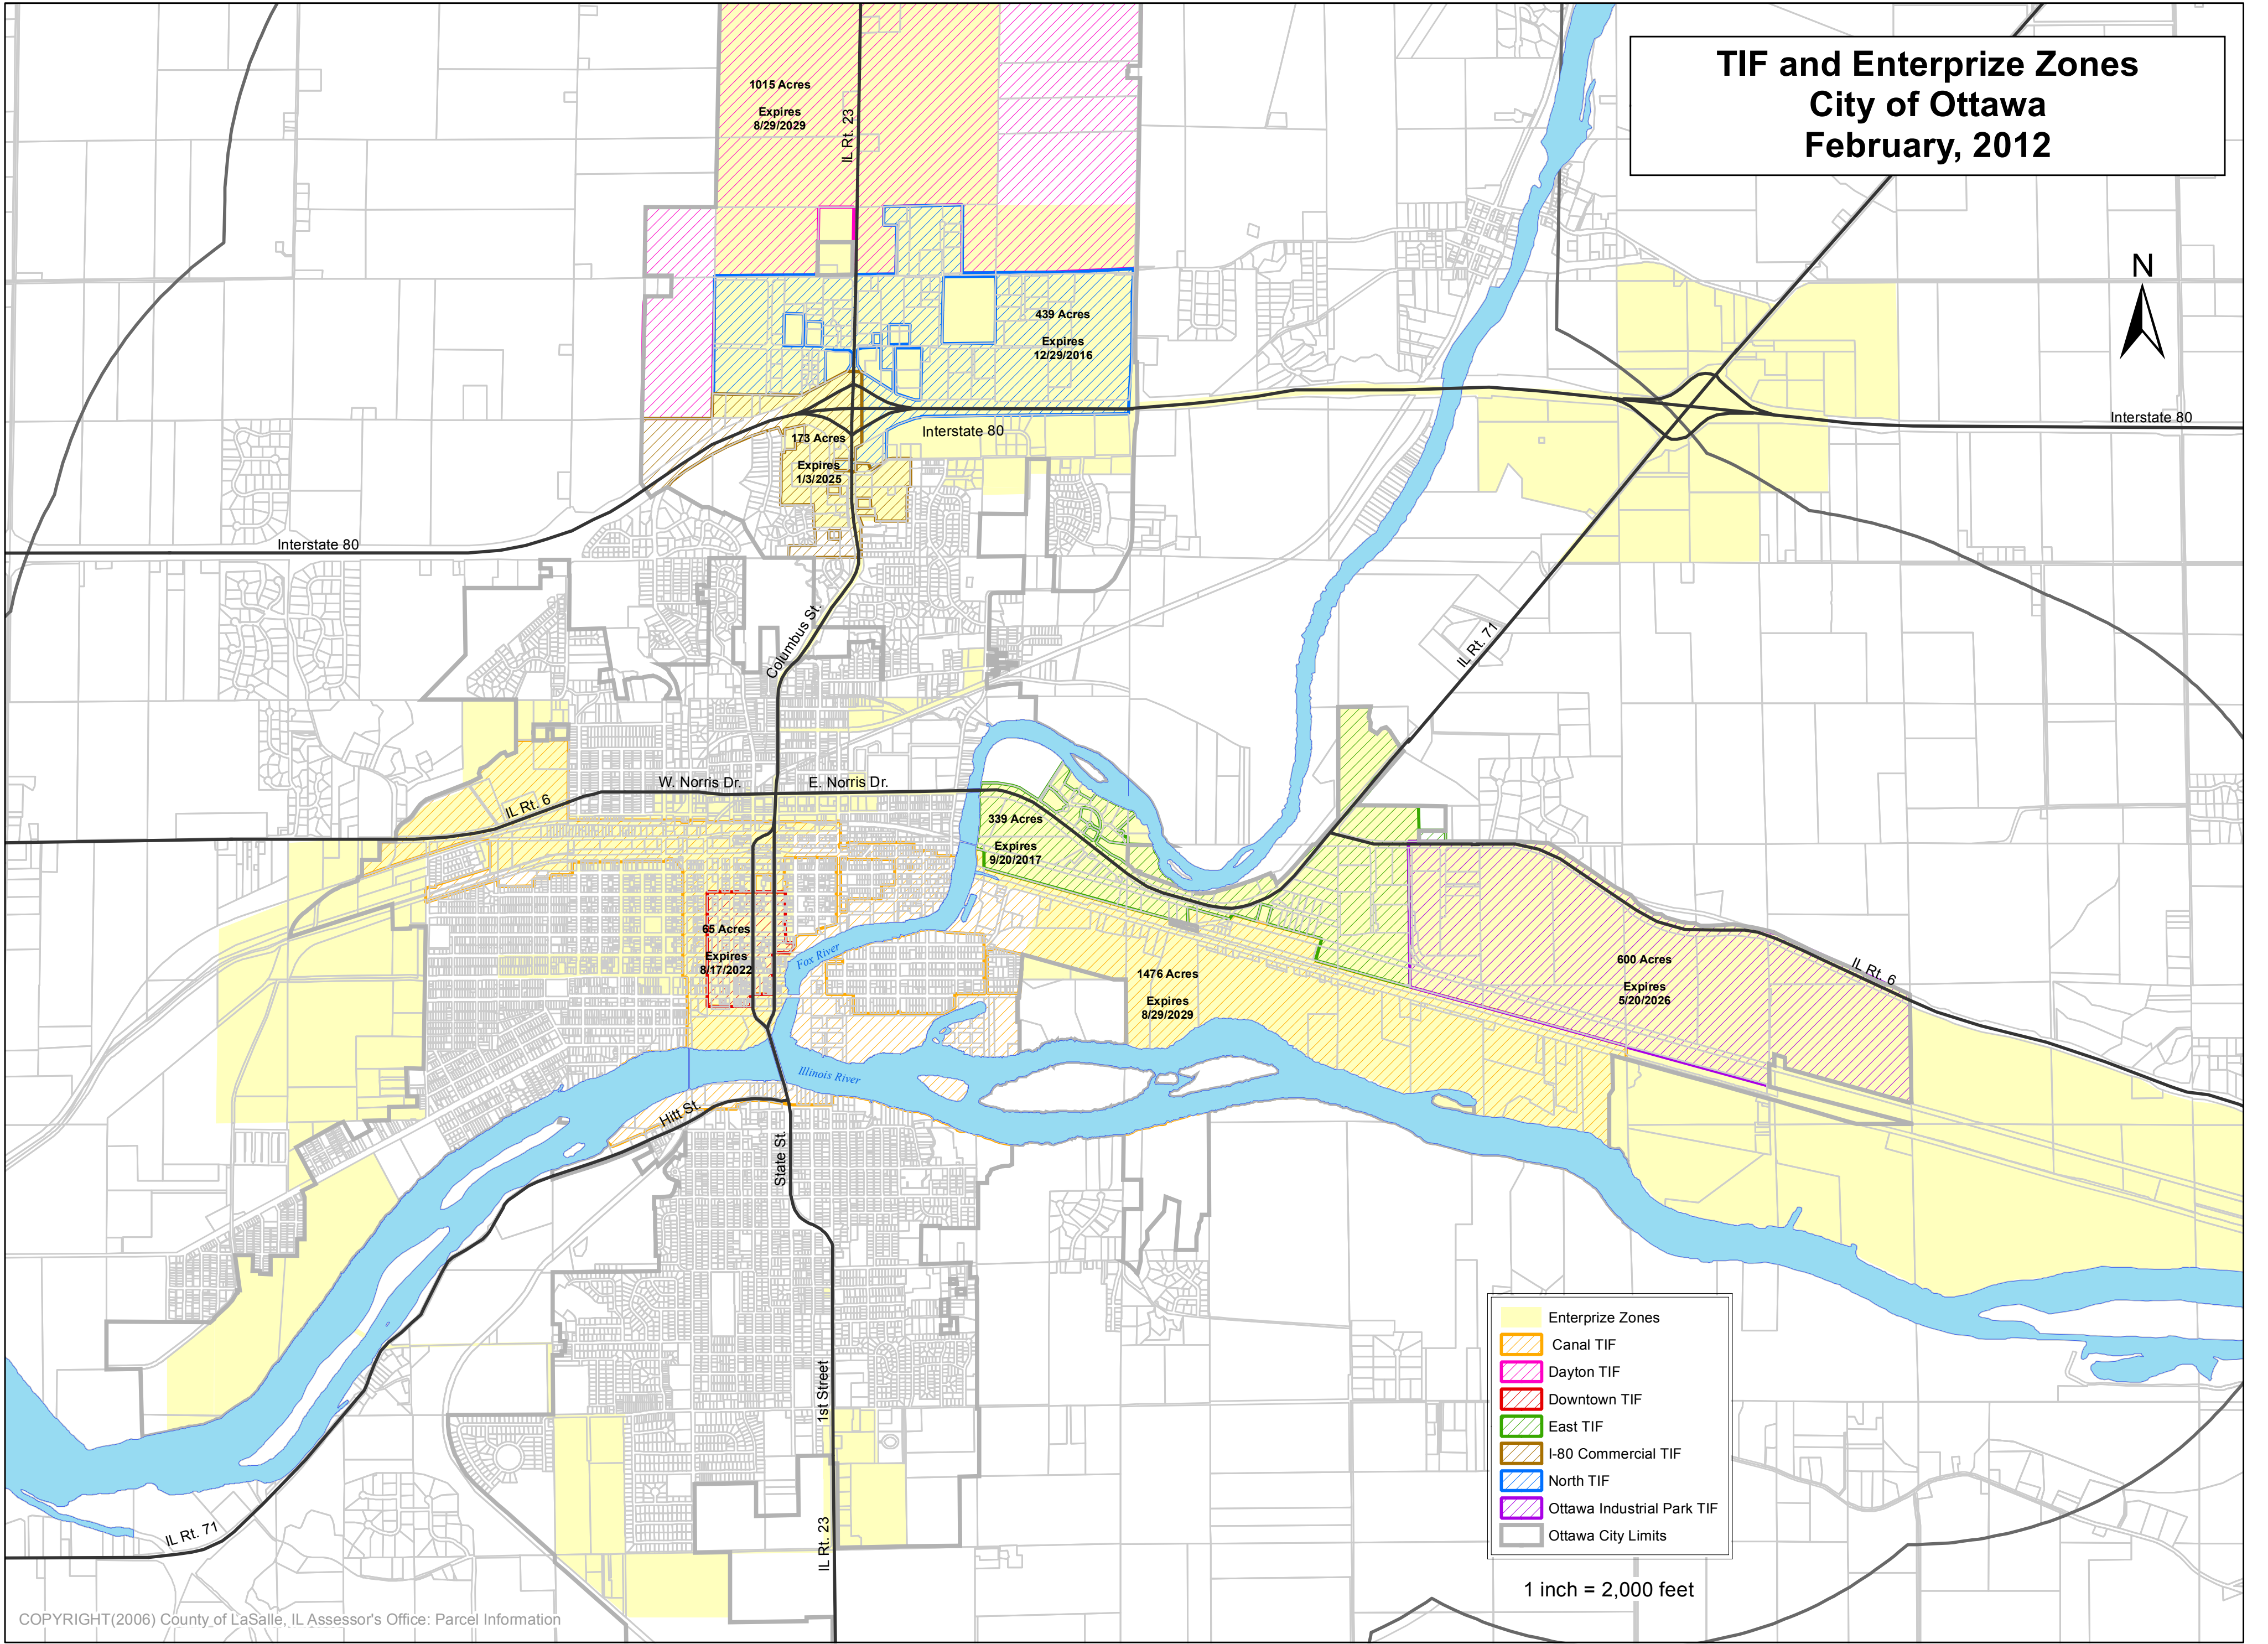

TIF and Enterprize Zones City of Ottawa February, 2012

- Enterprize Zones
- Canal TIF
- Dayton TIF
- Downtown TIF
- East TIF
- I-80 Commercial TIF
- North TIF
- Ottawa Industrial Park TIF
- Ottawa City Limits

1 inch = 2,000 feet