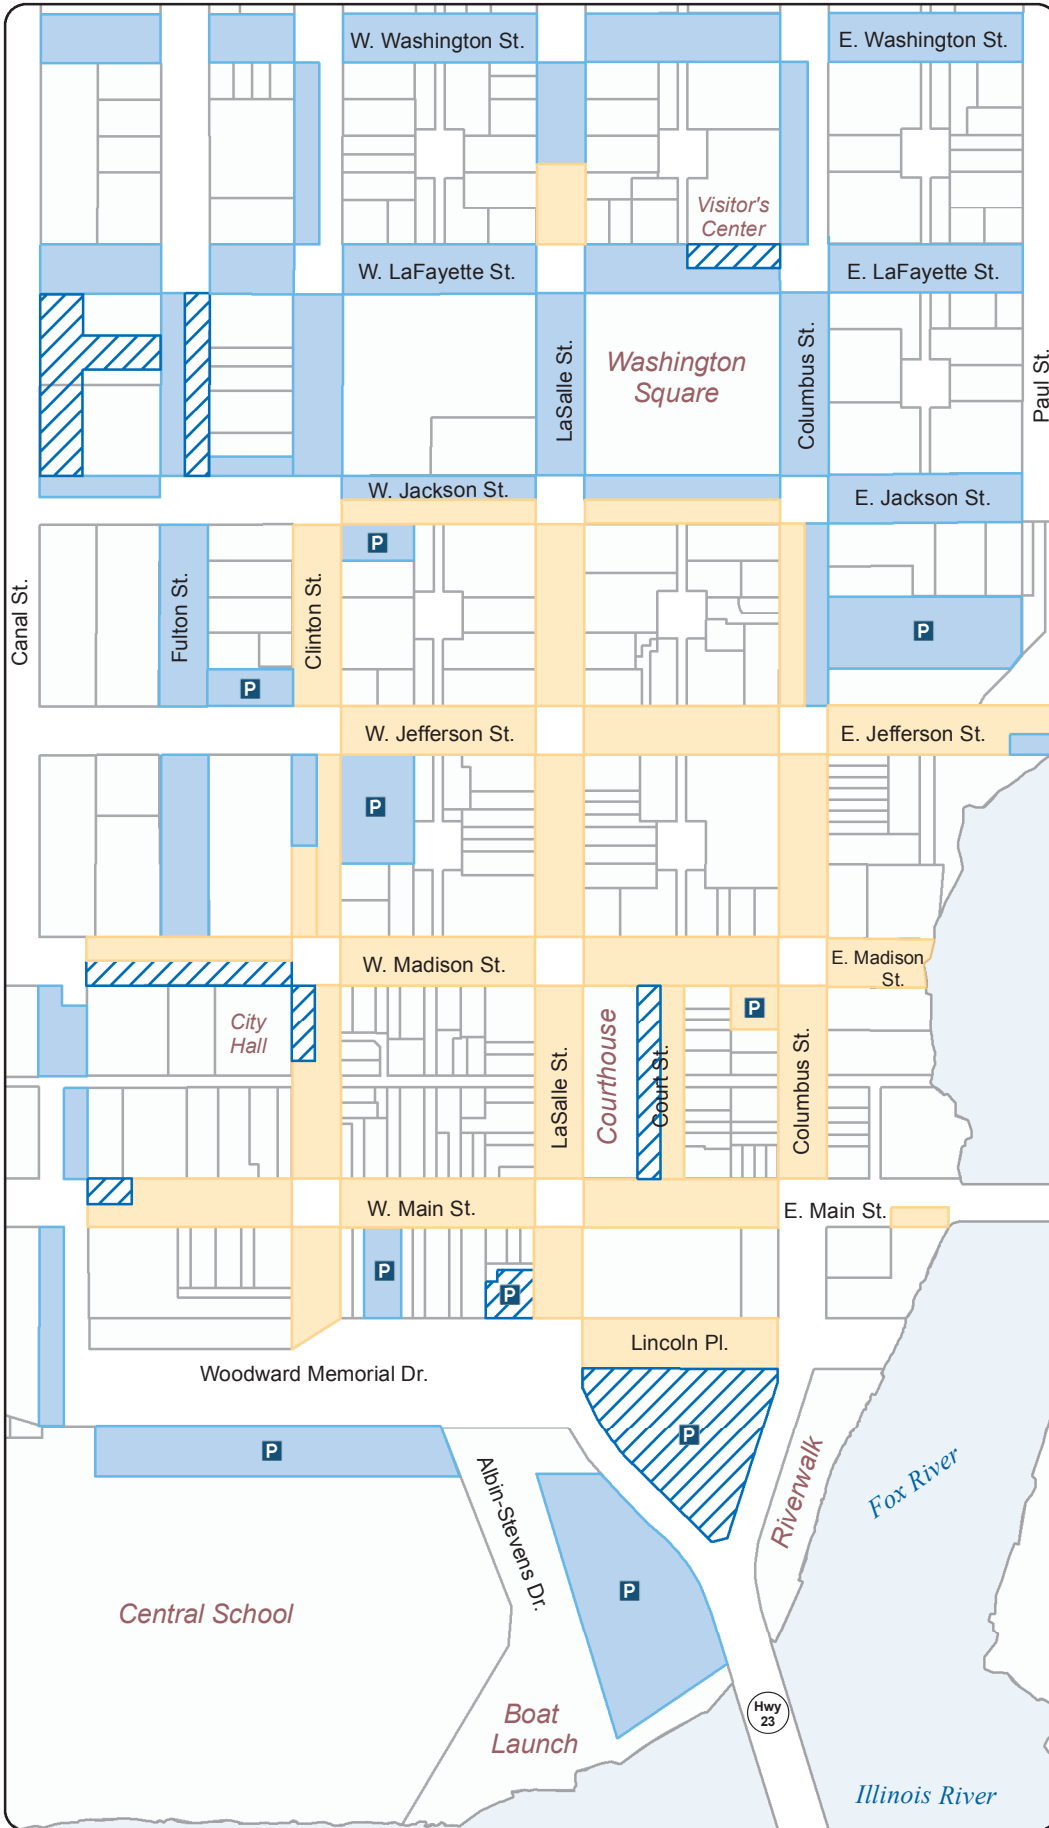

DOWNTOWN PARKING OTTAWA, ILLINOIS

-  Lot Parking
-  2 Hours *
-  Restricted
-  Unrestricted

* 2 hour parking is allowed for a maximum of two hours per day per block

Parking restrictions can change. Always check the signs for current regulations.