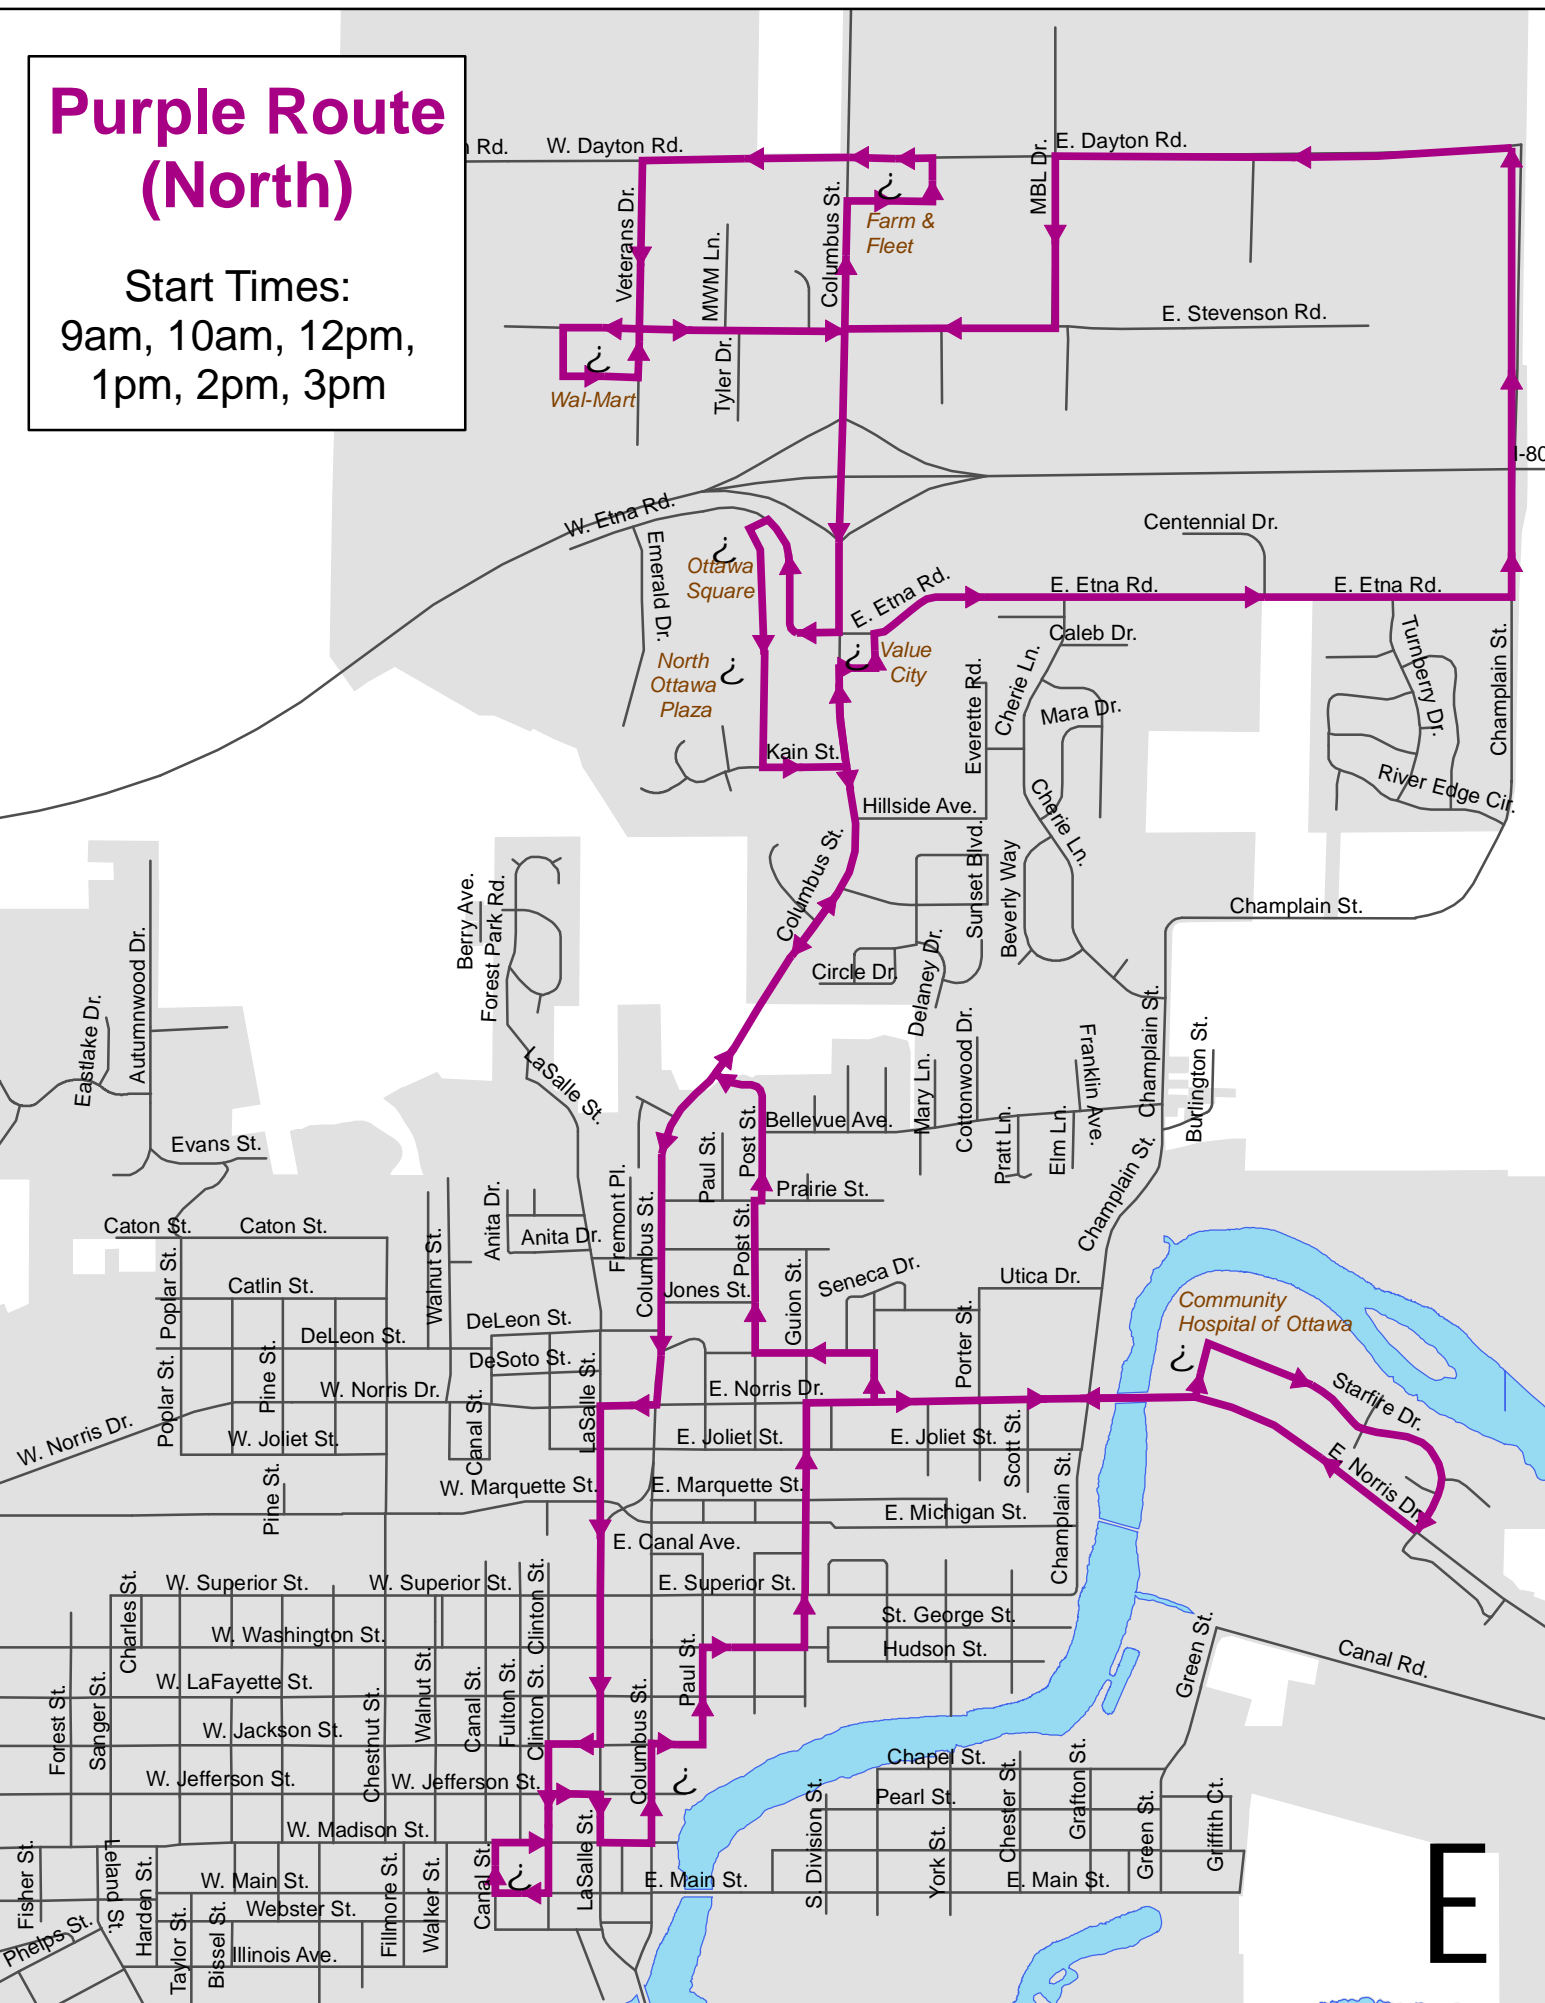

Purple Route (North)

Start Times:
9am, 10am, 12pm,
1pm, 2pm, 3pm

CITY OF OTTAWA Mini-Bus Routes

City buses operate weekdays 9 a.m. to 3:30 p.m.

No service available on holidays, weekends or during inclement weather.

All routes begin at Bus Stop at Canal & Madison.
Each round takes approximately 60 minutes to complete. Transferring between North bus and South bus can be made at the Canal & Madison or Columbus Street Bus Stops.
Drivers will stop to pick up passengers who are standing near the curb along designated routes.

RED ROUTE

Designated route for Southside of Ottawa.
Makes 4 trips at 9am, 11am, 1pm and 3pm.

GREEN ROUTE

Designated route for Westside and limited area of Southside.
Makes 3 trips at 10am, 12:15pm and 2pm.

PURPLE ROUTE

Designated route for north of Illinois River.
Makes 6 trips at 9am, 10am, 12pm, 1pm, 2pm and 3pm.